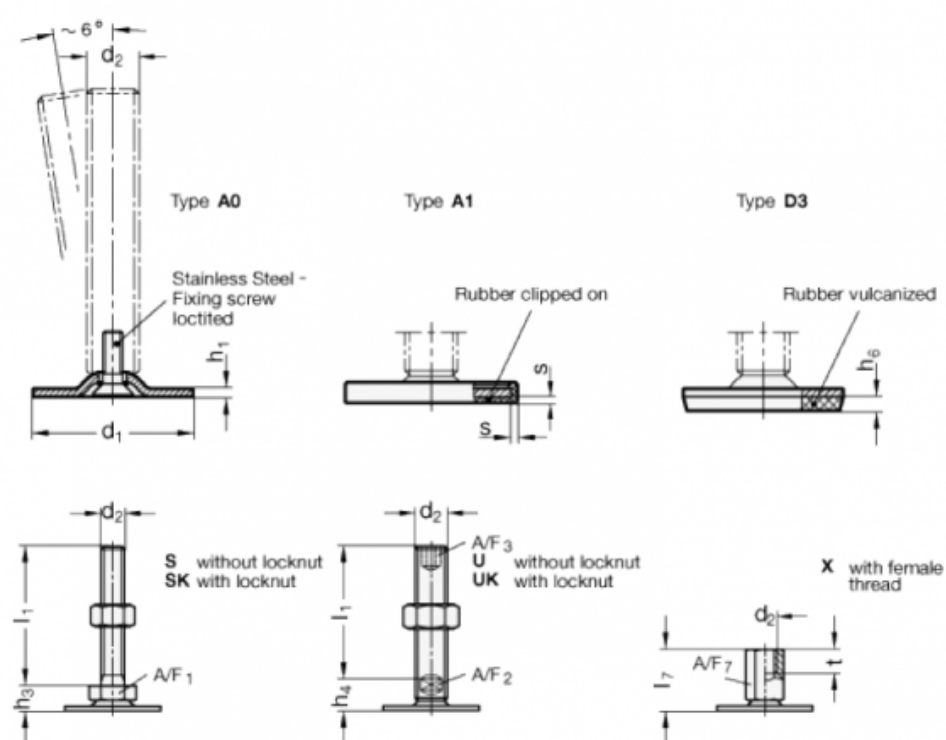

Article number: 204080M840A1SK

Description: E+G levelling foot
GN 40-80-M8-40-A1-SK

Note: SK With nut, External hexagon at the bottom

Measures

| | |
|------|------|
| A/F1 | = 17 |
| d1 | = 80 |
| d2 | = M8 |
| h1 | = 3 |
| h3 | = 12 |
| h6 | = |
| l1 | = 40 |
| s | = 2 |